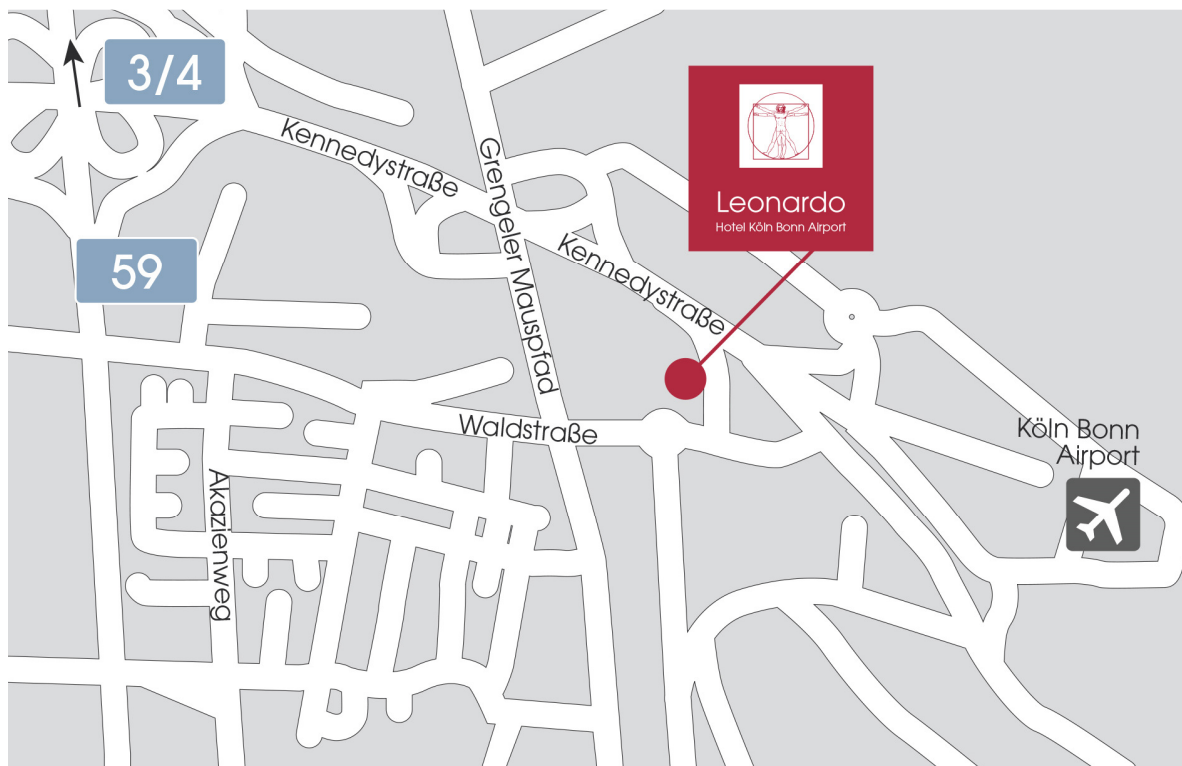

Anreise mit dem Flugzeug

300 m vom Flughafen Köln Bonn entfernt; zu erreichen mit dem hoteleigenen Shuttle-Bus.

How to find us

Arrival by car

Good connection to the major motorways A3, A4 and A59 in the direction of the airport, 500 m before the airport the hotel has its own exit.

Arrival by plane

300 m close to the Airport Cologne Bonn; free shuttle bus to the hotel available.

Leonardo Hotel Köln Bonn Airport
Waldstraße 255 | 51147 Köln | T: +49 (0)2203 5610 | F: +49 (0)2203 5619
info.koelnbonnairport@leonardo-hotels.com
www.leonardo-hotels.com